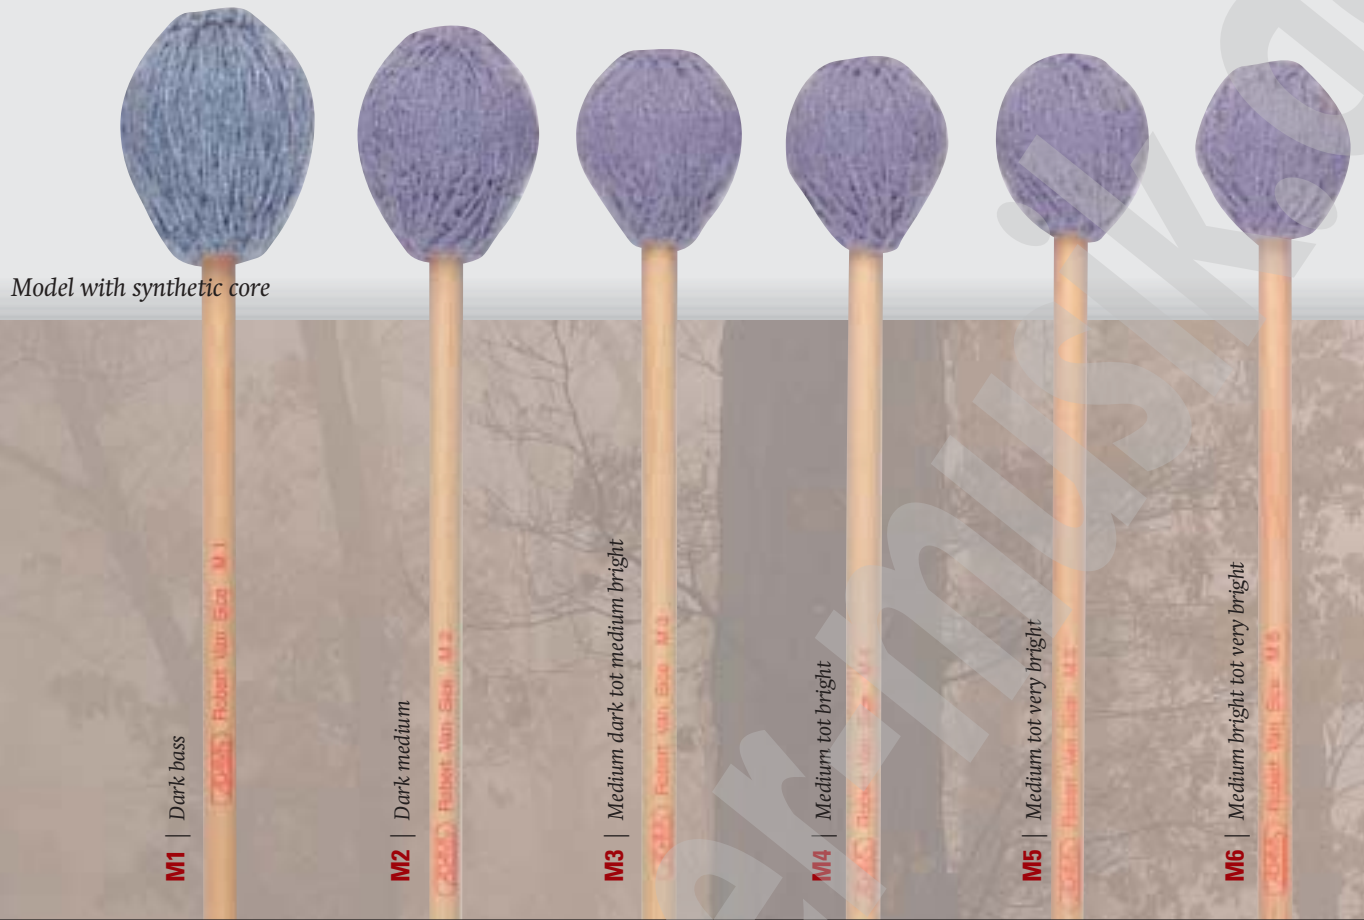

Mallets | Schlägel

Robert Van Sice Signature Marimba mallet

Model with synthetic core

M1 | Dark bass

M2 | Dark medium

M3 | Medium dark to medium bright

M4 | Medium to bright

M5 | Medium to very bright

M6 | Medium bright to very bright

ALL MODELS ARE AVAILABLE IN RATTAN OR MAPLE HANDELS | THE MODEL NUMBERS CHANGES FROM M TO R
 ALLE MODELLE SIND LIEFERBAR MIT RATTAN ODER MAPLE STIEL | DIE MODELNUMMER ÄNDERT SICH VON M NACH R

Model with rubber core

M11 | Very dark

M12 | Dark

M13 | Medium soft

M14 | Medium bright

M15 | Bright

M16 | Very bright

Xylophones | Marimbas | Xylophonen | Marimbaphonen