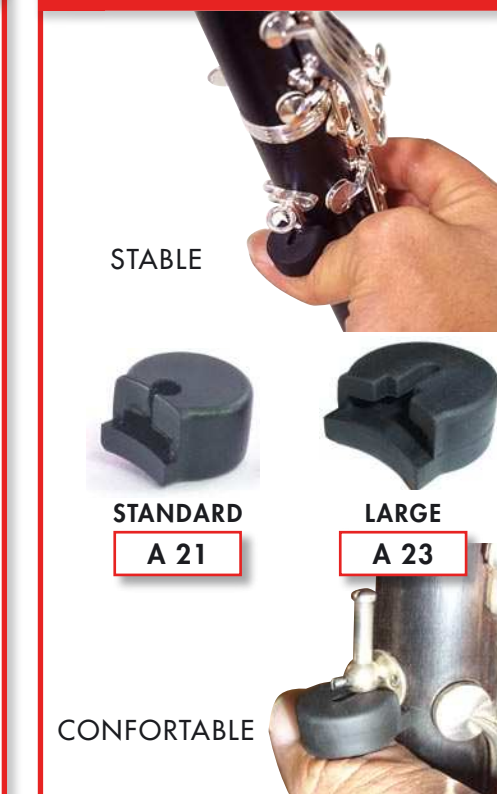

THUMB REST CUSHIONS

- PERFECT FOR ADJUSTABLE THUMB REST

SOFT ABS MATERIAL

Jupiter, Yamaha, ...	Selmer, Buffet, ...
A 21	A 23