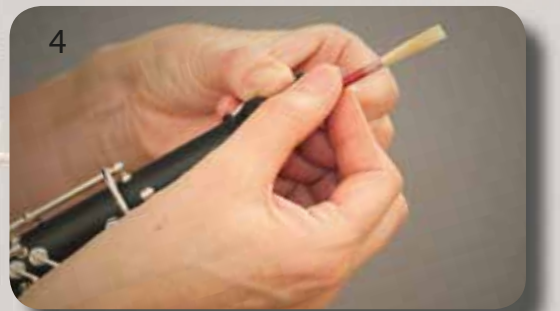

Oboe Special Band

Scan the QR code and see how-to-use movies

Oboe

1st connection (for bell same as clarinet)

LefreQue works for all Oboes

Oboe
1st connection

55 mm
Xtra Curved

Oboe
special band
Artikel-Nr. 219085