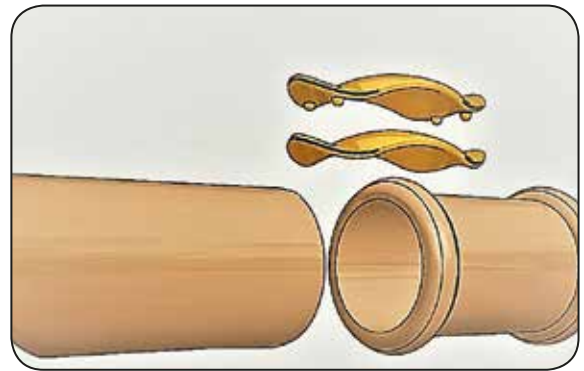

We hope you enjoy these exercises. Thanks for trying lefreQue!

missing link for **ALL** wind instruments

www.lefreQue.com

Oboe Manual

Important !!!

Always place the plate with dots on top

Oboe Ultimate Band

Oboe Special Band

Scan the QR code and see how-to-use movies

Oboe

1st connection (for bell same as clarinet)

LefreQue works for all Oboes

Oboe
1st connection

55 mm
Xtra Curved

Oboe
special band
Artikel-Nr. 219085