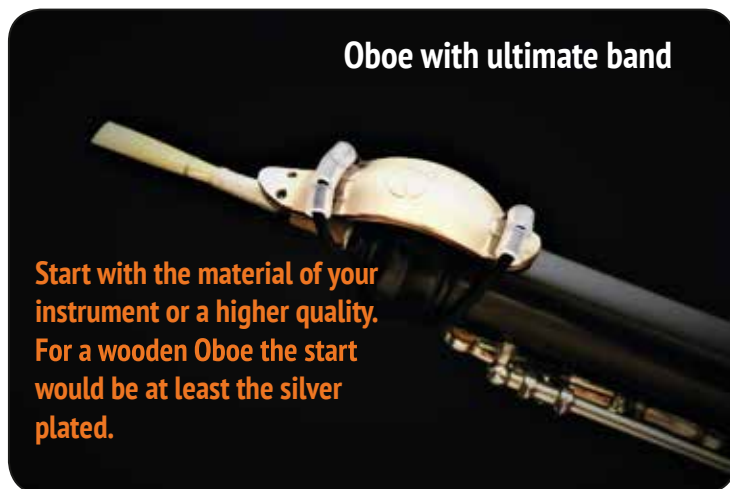

Oboe

first connection / reed to body

lefreQue

dutch original sound solution

position lefreQue

materials

55 mm Xtra curved lefreQue

+